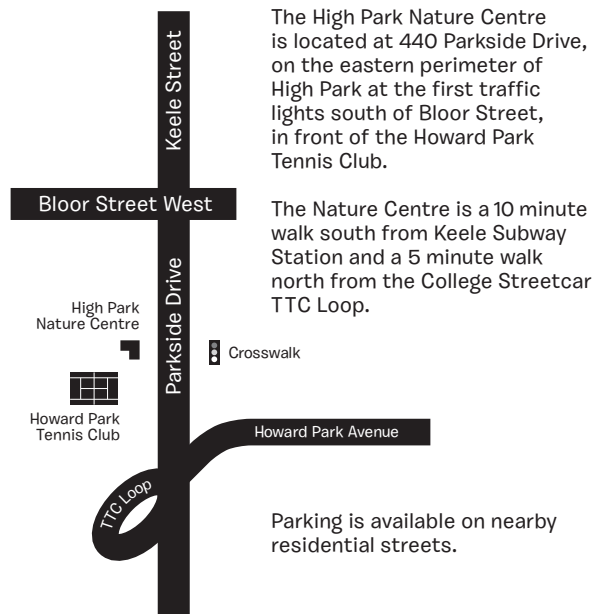

The High Park Nature Centre is operated by High Park Initiatives, a registered not-for-profit organization.

CONTACT INFO:

High Park Nature Centre
416-392-1748 ext. 2
naturecentre@highpark.org
www.highparknaturecentre.com

SUPPORTERS:

City of Toronto
Toronto Field Naturalists
The McLean Foundation
The EJLB Foundation
TD Friends of the Environment Foundation
Pratt and Whitney Canada
North Face Explore Fund

PROGRAMMING PARTNERS:

Ducks Unlimited Canada
Colborne Lodge
High Park Children's Garden